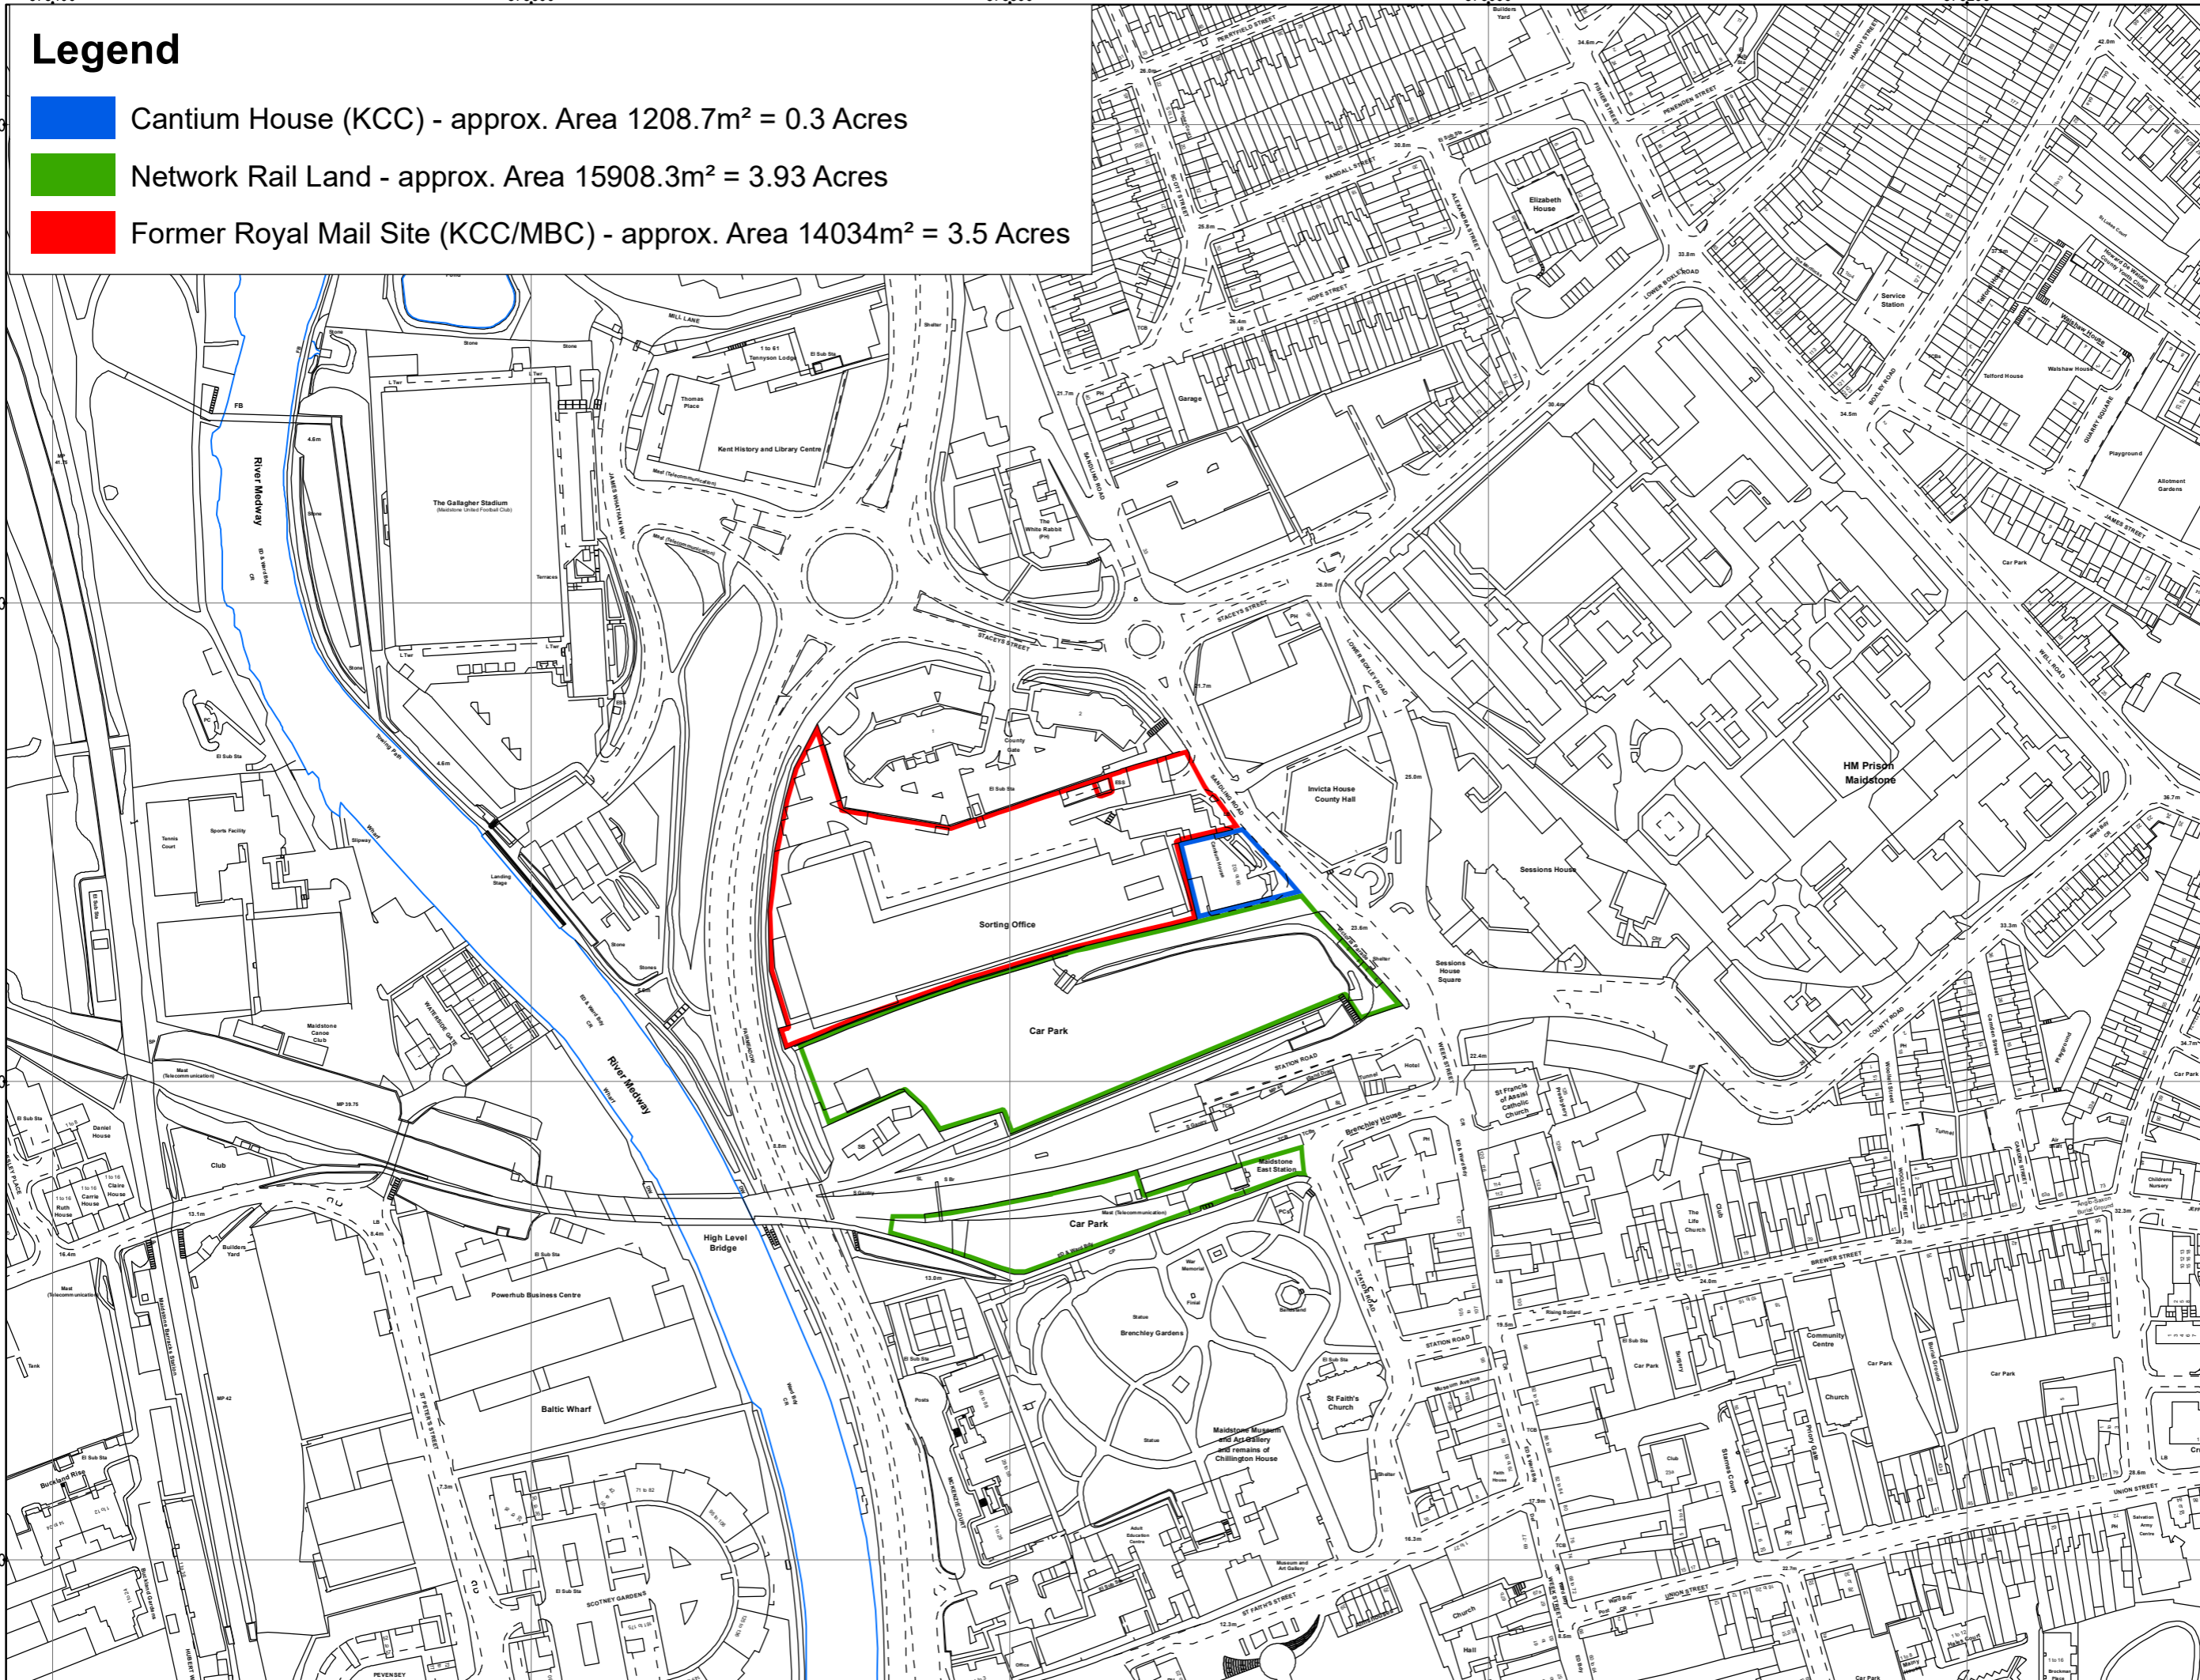

575400

575600

575800

576000

576200

Legend

- Cantium House (KCC) - approx. Area 1208.7m² = 0.3 Acres
- Network Rail Land - approx. Area 15908.3m² = 3.93 Acres
- Former Royal Mail Site (KCC/MBC) - approx. Area 14034m² = 3.5 Acres

156400
 156400 on the Ordnance Survey
 map with the permission of the
 Controller of Her Majesty's
 Stationery Office.
 (C) Crown Copyright &
 database right 2011.
 Ordnance Survey 100019238.
 Additional information copyright
 Kent County Council

576200

156600

156600

156400

156400

156200

156200

156000